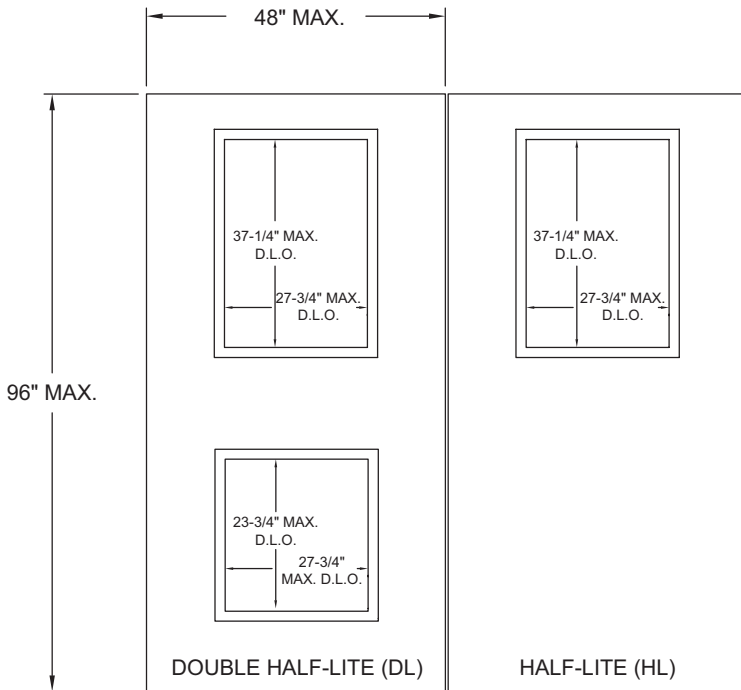

CONFIGURATION WORKSHEET

Model: SL - -21856- - - - - -

base door model
single/pair
lite
glazing
hardware set
framing
op. hardware

FL#: 21856_RO

Swing: Outswing

Outside HVHZ: Yes

Inside HVHZ: Yes

Water Infiltration: Yes

Max Net Door Size: 48" x 96" (Max Leaf Size)

Glazing: 27-3/4" x 37-1/4" Max D.L.O. (Top Lite)
27-3/4" x 22-3/4" Max D.L.O. (Bottom Lite)

Choose Glazing:

Glazing Options	
NO.	Description
G2	5/16" Oldcastle Stormglass (1/8" H.S. Glass x 0.075" Saflex x 1/8" H.S. Glass)
G3	1" Oldcastle Stormglass (1/8" H.S. Glass x 0.075" Saflex x 1/8" H.S. Glass x 3/8" Air Space x 1/4" Tempered Glass)
G4	3/8" Makrolon AR Polycarbonate