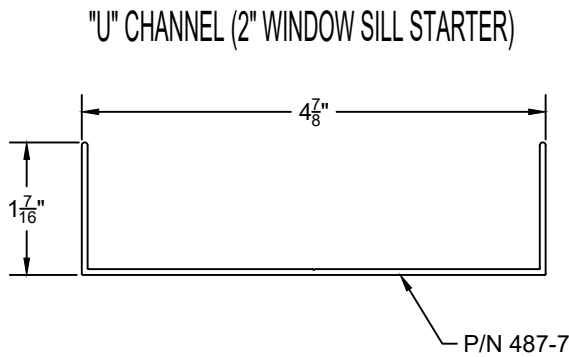

TYPICAL FRAME ELEVATIONS

PARTIAL HEIGHT FRAME ELEVATIONS

487 WALL SERIES WITH 1" TRIM FOR 4 7/8" PARTITION

WALL SYSTEM

487 WALL SERIES WITH 4" TRIM FOR 4 ⁷/₈" PARTITION

4" SILL