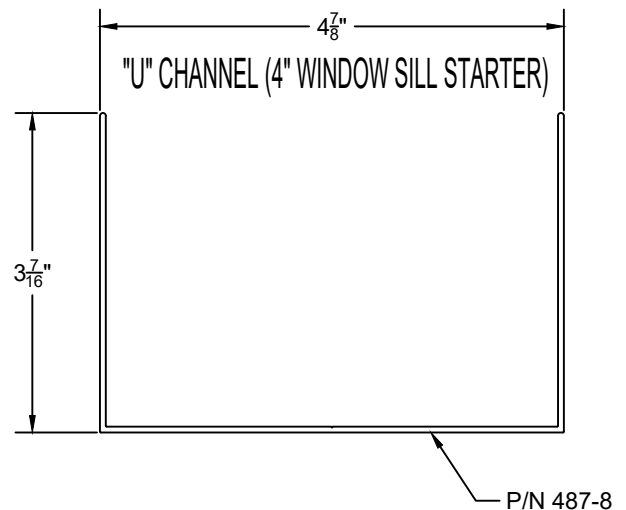

TYPICAL FRAME ELEVATIONS

PARTIAL HEIGHT FRAME ELEVATIONS

487 WALL SERIES WITH 1" TRIM FOR 4 7/8" PARTITION

WALL SYSTEM

487 WALL SERIES WITH 4" TRIM FOR 4 ⁷/₈" PARTITION

4" SILL