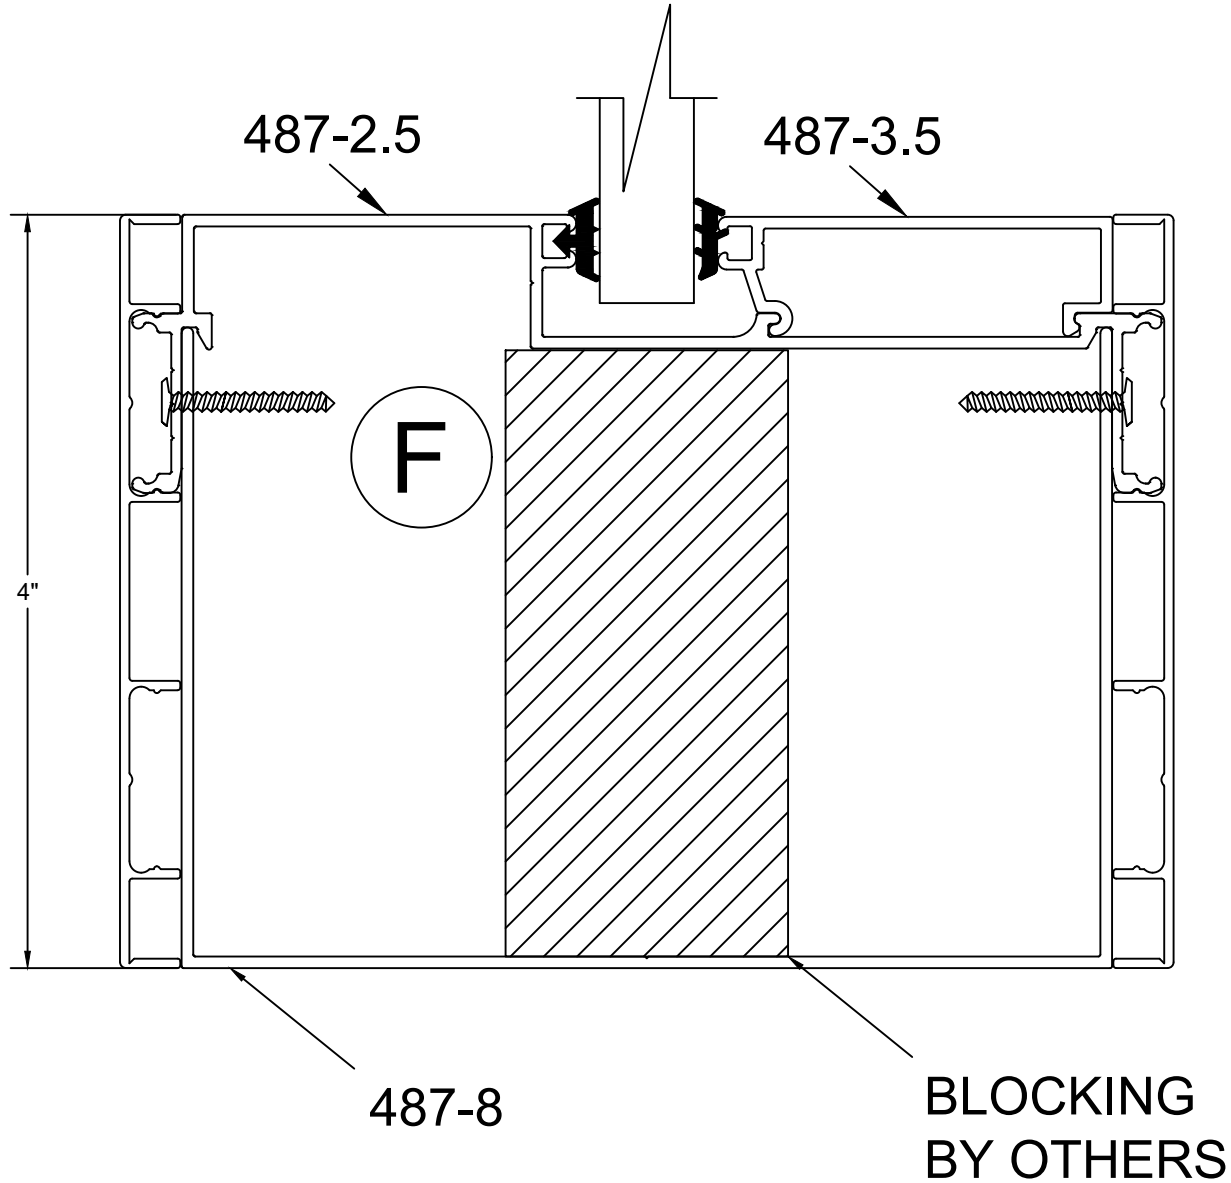

TYPICAL FRAME ELEVATIONS

PARTIAL HEIGHT FRAME ELEVATIONS

487 WALL SERIES WITH 1" TRIM FOR 4 7/8" PARTITION

WALL SYSTEM

487 WALL SERIES WITH 4" TRIM FOR 4 ⁷/₈" PARTITION

4" SILL