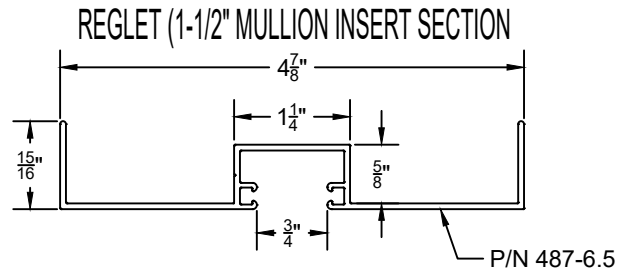

TYPICAL FRAME ELEVATIONS

PARTIAL HEIGHT FRAME ELEVATIONS

487 WALL SERIES WITH 1" TRIM FOR 4 7/8" PARTITION

WALL SYSTEM

487 WALL SERIES WITH 4" TRIM FOR 4 ⁷/₈" PARTITION

4" SILL