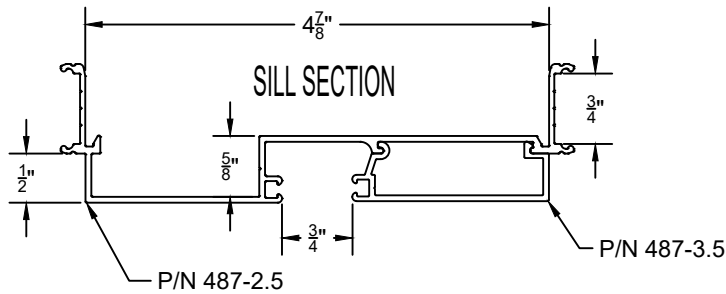

TYPICAL FRAME ELEVATIONS

PARTIAL HEIGHT FRAME ELEVATIONS

487 WALL SERIES WITH 1" TRIM FOR 4 7/8" PARTITION

WALL SYSTEM

487 WALL SERIES WITH 4" TRIM FOR 4 ⁷/₈" PARTITION

4" SILL