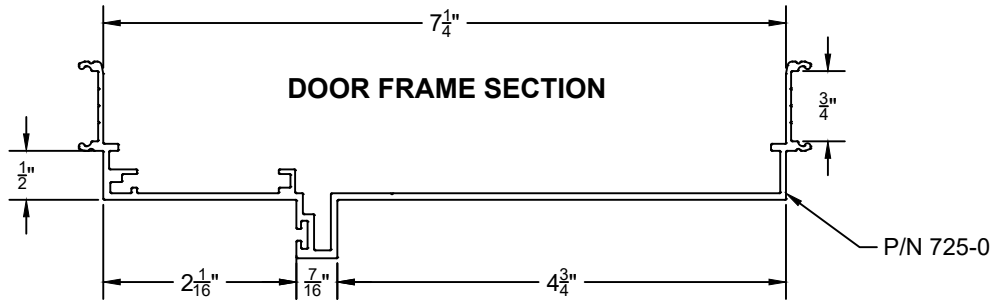

TYPICAL FRAME ELEVATIONS

PARTIAL HEIGHT FRAME ELEVATIONS

725 WALL SERIES FOR 7¹/₄" PARTITION

WALL SYSTEM

725 WALL SERIES WITH 4" TRIM FOR 7 $\frac{1}{4}$ " PARTITION

4" SILL