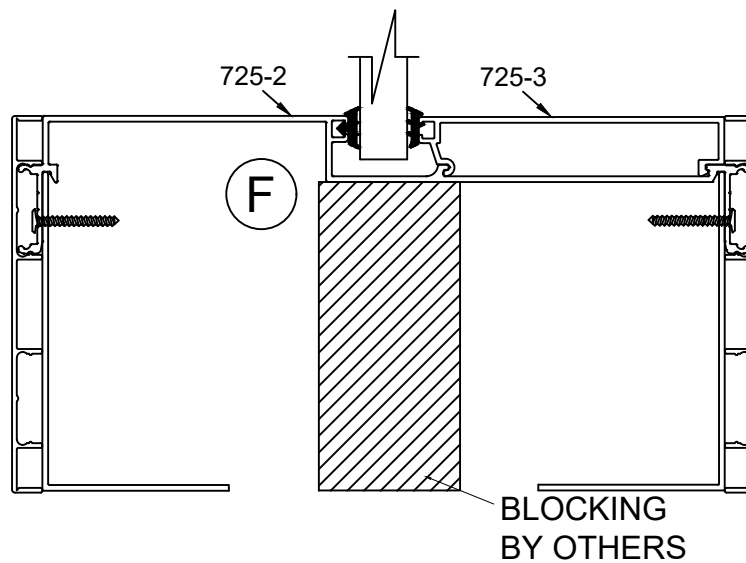

TYPICAL FRAME ELEVATIONS

PARTIAL HEIGHT FRAME ELEVATIONS

725 WALL SERIES FOR 7¹/₄" PARTITION

WALL SYSTEM

725 WALL SERIES WITH 4" TRIM FOR 7 $\frac{1}{4}$ " PARTITION

4" SILL