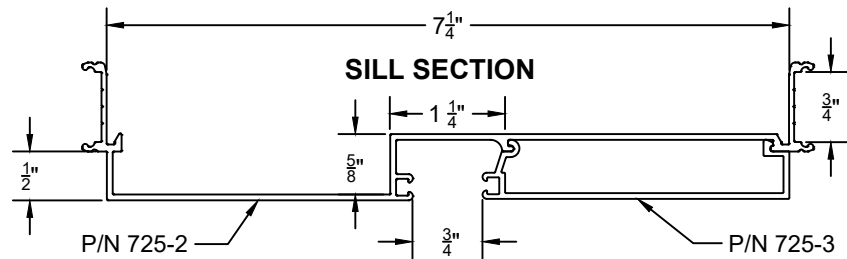

TYPICAL FRAME ELEVATIONS

PARTIAL HEIGHT FRAME ELEVATIONS

725 WALL SERIES FOR 7¹/₄" PARTITION

WALL SYSTEM

725 WALL SERIES WITH 4" TRIM FOR 7 $\frac{1}{4}$ " PARTITION

4" SILL